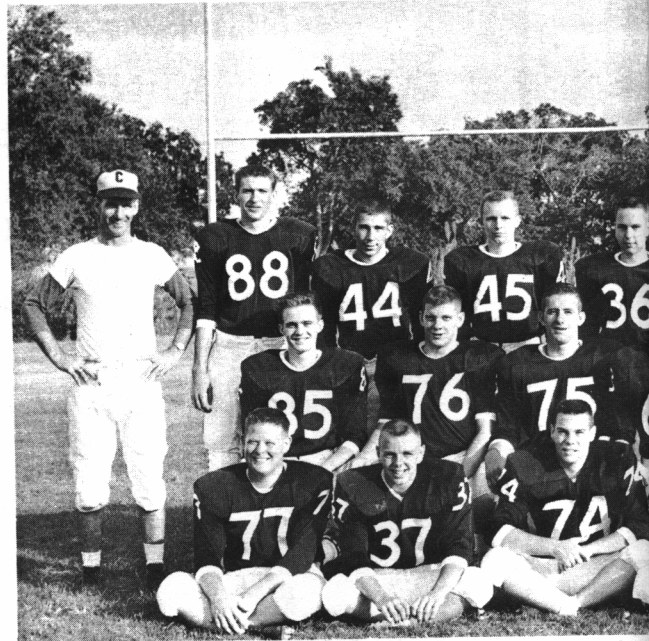

A&M CONSOLIDATED SENIOR HIGH

A&M CONSOLIDATED TIGERS

17..RUSSELL WELCH	QB....	160
24..DAVID HARVELL	HB....	148
25..JIMBO CARROLL	HB....	148
36..JIMMY McAFEE	FB....	145
37..J. PEWTERS	FB....	157
44..HUBERT HEARNE	HB....	135
45..OZZIE BURKE	HB....	145
50..FRED WORLEY	C....	160
55..CHARLES ROEBER	C....	165
60..PAT THOMPSON	G....	155
61..BILL WHITE	G-C....	140
62..SIDNEY COUFAL	G....	152
63..DAVID PARSONS	G....	150
74..TOMMY TAYLOR	T....	168
75..ROBERT CHENAULT	T....	160
76..J. W. PARSONS	T....	176
77..TOMMY HUGHES	T....	190
85..IRVIN TODD	E....	135
86..LARRY RANDOLPH	E....	155
87..MIKE CALLIHAM	E....	138
88..DANNY FELDMAN	E....	147

Coach: Edsel Jones

Asst. Coach: Jack Churchill

Cheer Leaders: Rick Owen, Kay Duke, Sherry Smith, Marcy Goode and Vicki Kemmer

Twirlers: Margaret Brown, Carolyn Brazzel, Suzzan Medlen and Sherry Holland

Bengel Belles: Marcia Chalk, Marilyn Parker, Katie Hensarling, Margaret Patterson, Carolyn Parker, Judy Morgan, Peggy Ames, Sherry Thompson, Diane Hooper, Pam Wolters, Judy Mills, Betty Franklin and Nancy Beamer.

School Colors: Maroon and White

Edsel Jones