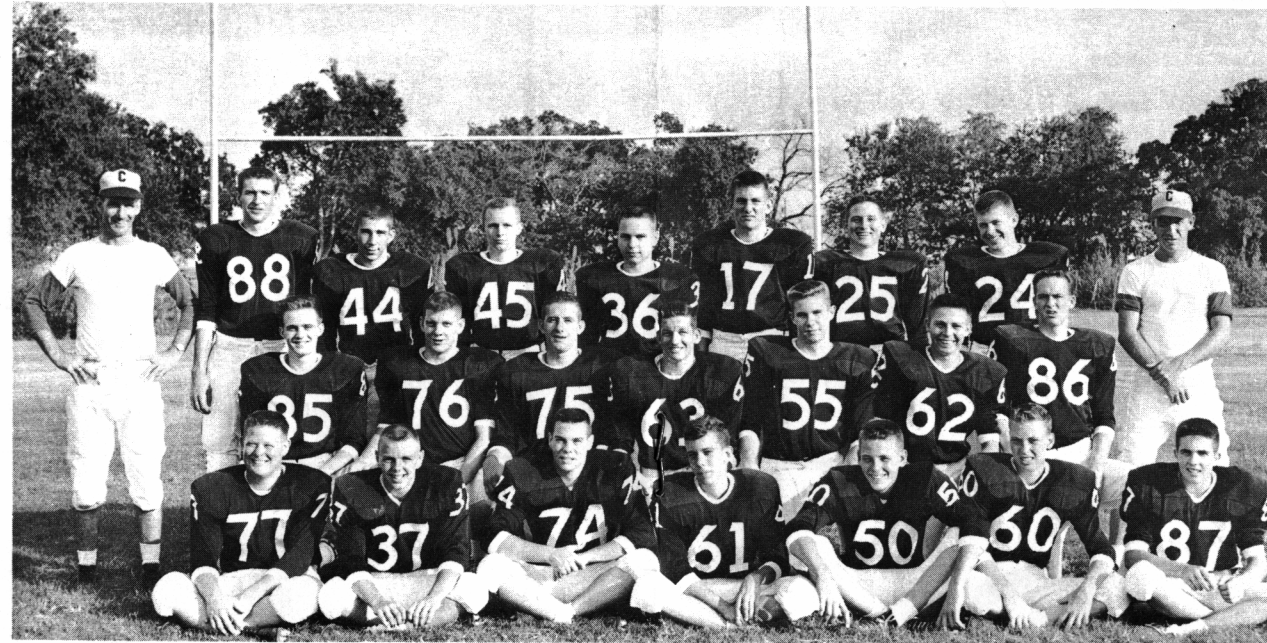

A&M CONSOLIDATED SENIOR HIGH SCHOOL 1961 FOOTBALL PROGRAM

A&M CONSOLIDATED TIGERS

17..RUSSELL WELCH	QB....	160
24..DAVID HARVELL	HB....	148
25..JIMBO CARROLL	HB....	148
36..JIMMY McAFEE	FB....	145
37..J. PEWTERS	FB....	157
44..HUBERT HEARNE	HB....	135
45..OZZIE BURKE	HB....	145
50..FRED WORLEY	C....	160
55..CHARLES ROEBER	C....	165
60..PAT THOMPSON	G....	155
61..BILL WHITE	G-C....	140
62..SIDNEY COUFAL	G....	152
63..DAVID PARSONS	G....	150
74..TOMMY TAYLOR	T....	168
75..ROBERT CHENAULT	T....	160
76..J. W. PARSONS	T....	176
77..TOMMY HUGHES	T....	190
85..IRVIN TODD	E....	135
86..LARRY RANDOLPH	E....	155
87..MIKE CALLIHAM	E....	138
88..DANNY FELDMAN	E....	147

Coach: Edsel Jones

Asst. Coach: Jack Churchill

Cheer Leaders: Rick Owen, Kay Duke, Sherry Smith, Marcy Goode and Vicki Kemmer

Twirlers: Margaret Brown, Carolyn Brazzel, Suzzan Medlen and Sherry Holland

Bengel Belles: Marcia Chalk, Marilyn Parker, Katie Hensarling, Margaret Patterson, Carolyn Parker, Judy Morgan, Peggy Ames, Sherry Thompson, Diane Hooper, Pam Wolters, Judy Mills, Betty Franklin and Nancy Beamer.

Edsel Jones